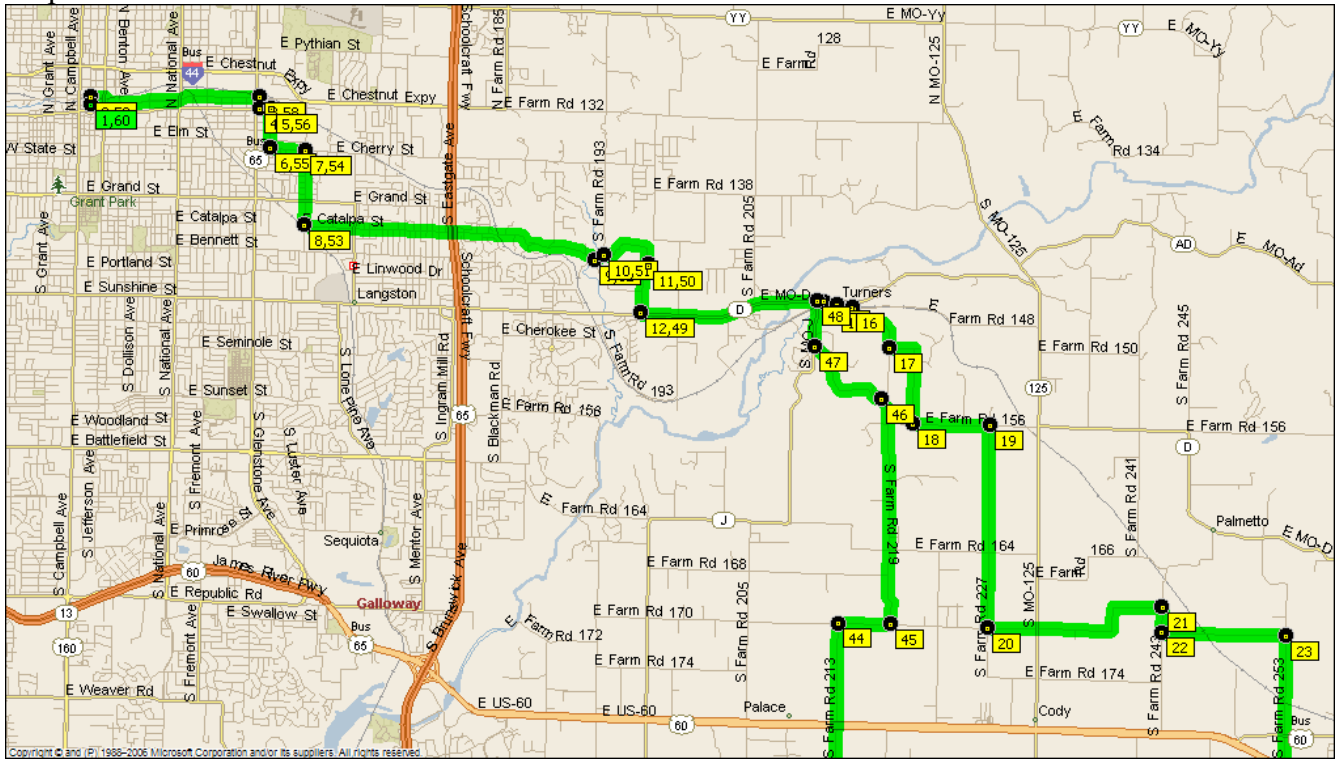

Springfield-Turner's Station-Rogersville-Ozark-Springfield 54.9 miles

Map 1

Map 2