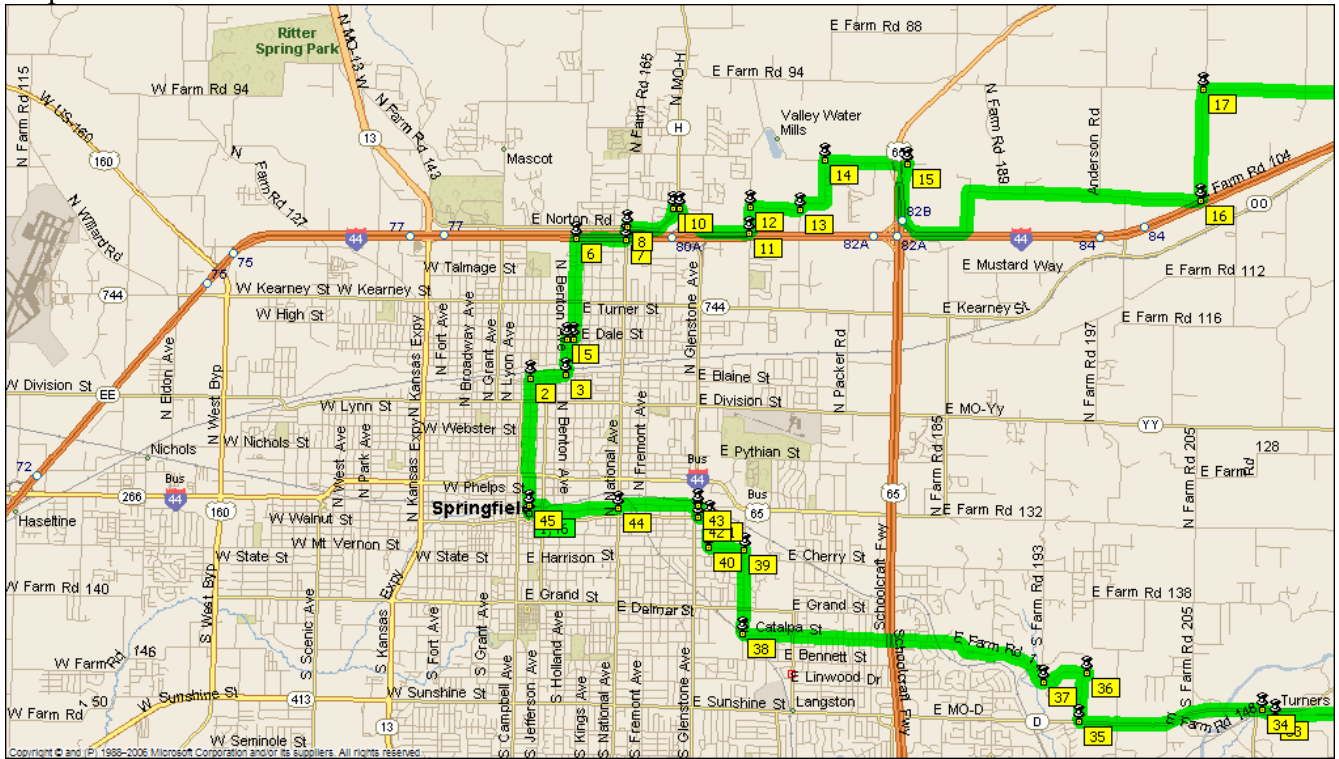

Springfield-Strafford(North)-Turner's Station-Springfield 45.6 miles

Map 1

Map 2

Springfield-Strafford(North)-Turner's Station-Springfield 45.6 miles

Strafford Detail