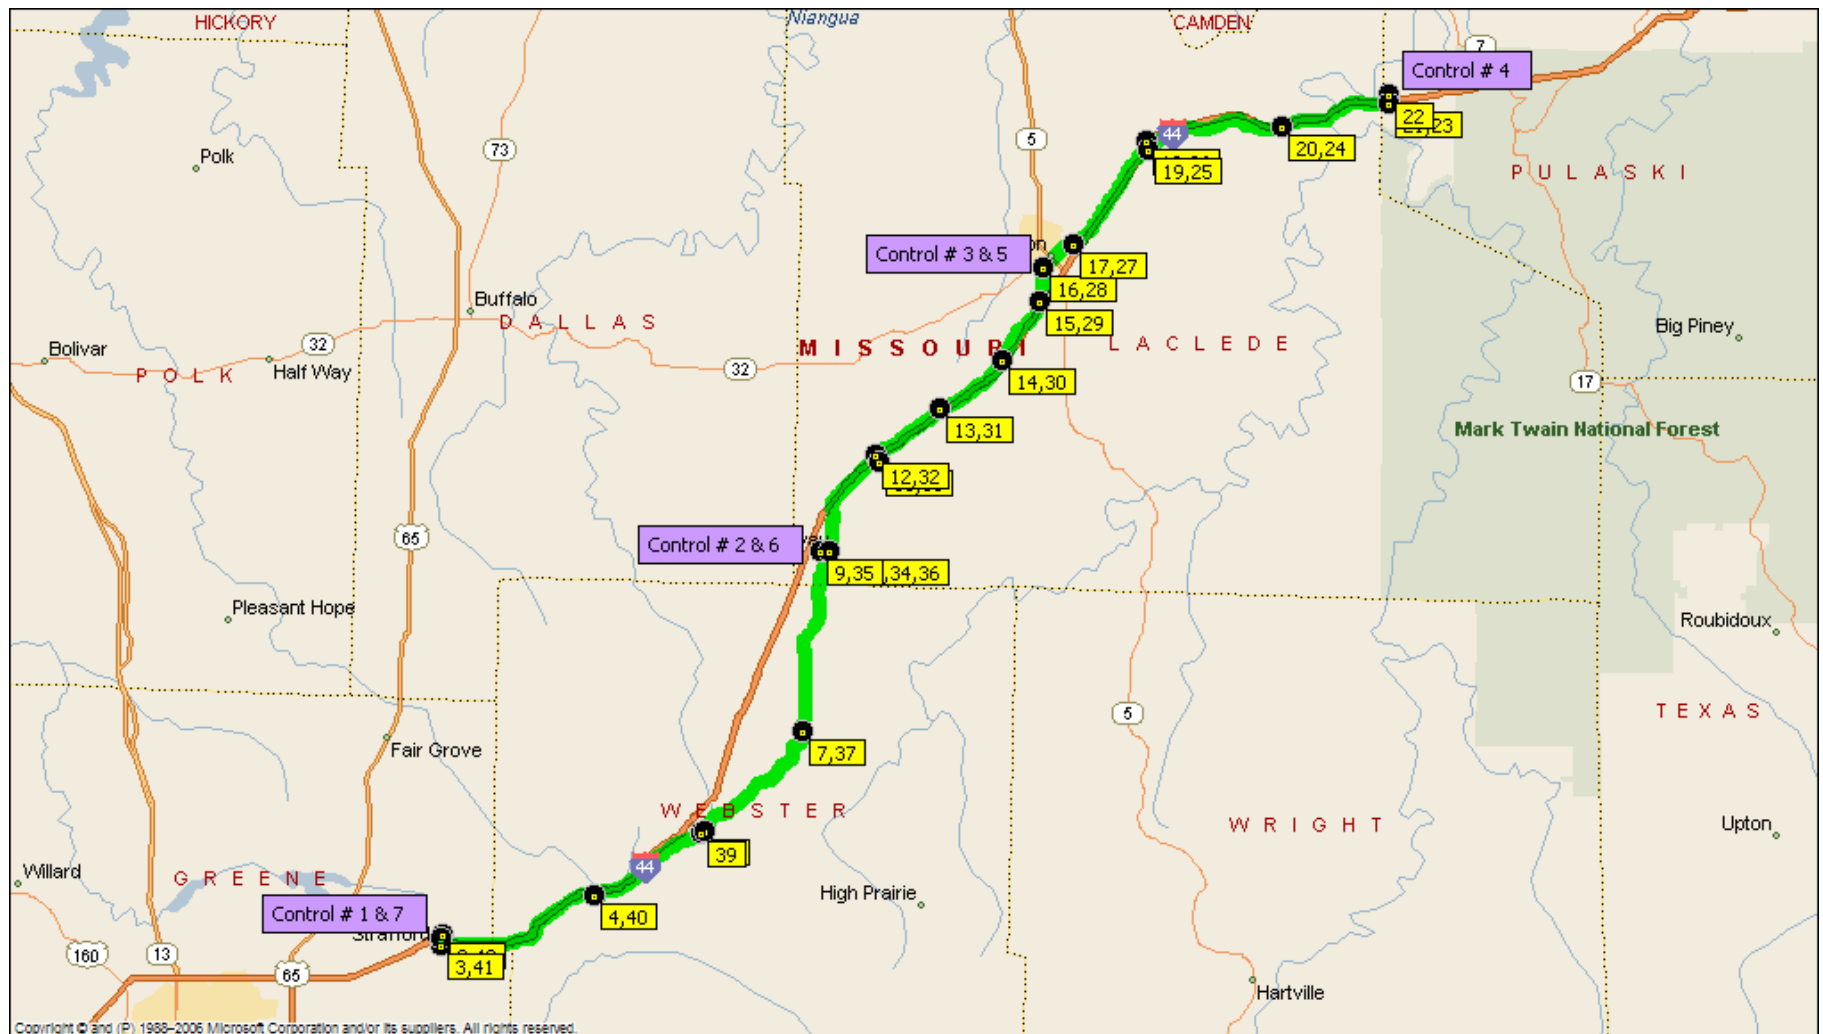

#285 Munger Moss Route 66 200K Permanent