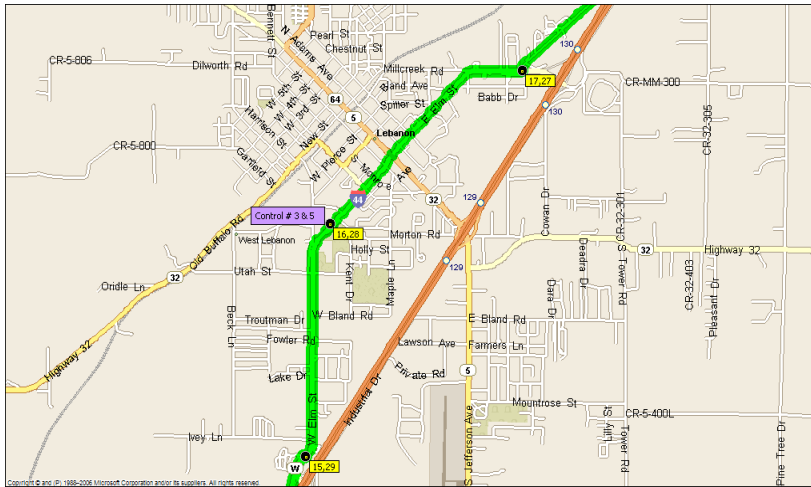

#285 Munger Moss Route 66 200K Permanent

MAP 5

MAP 6

#285 Munger Moss Route 66 200K Permanent

LEBANON INSET

I-44 EXIT 145 INSET