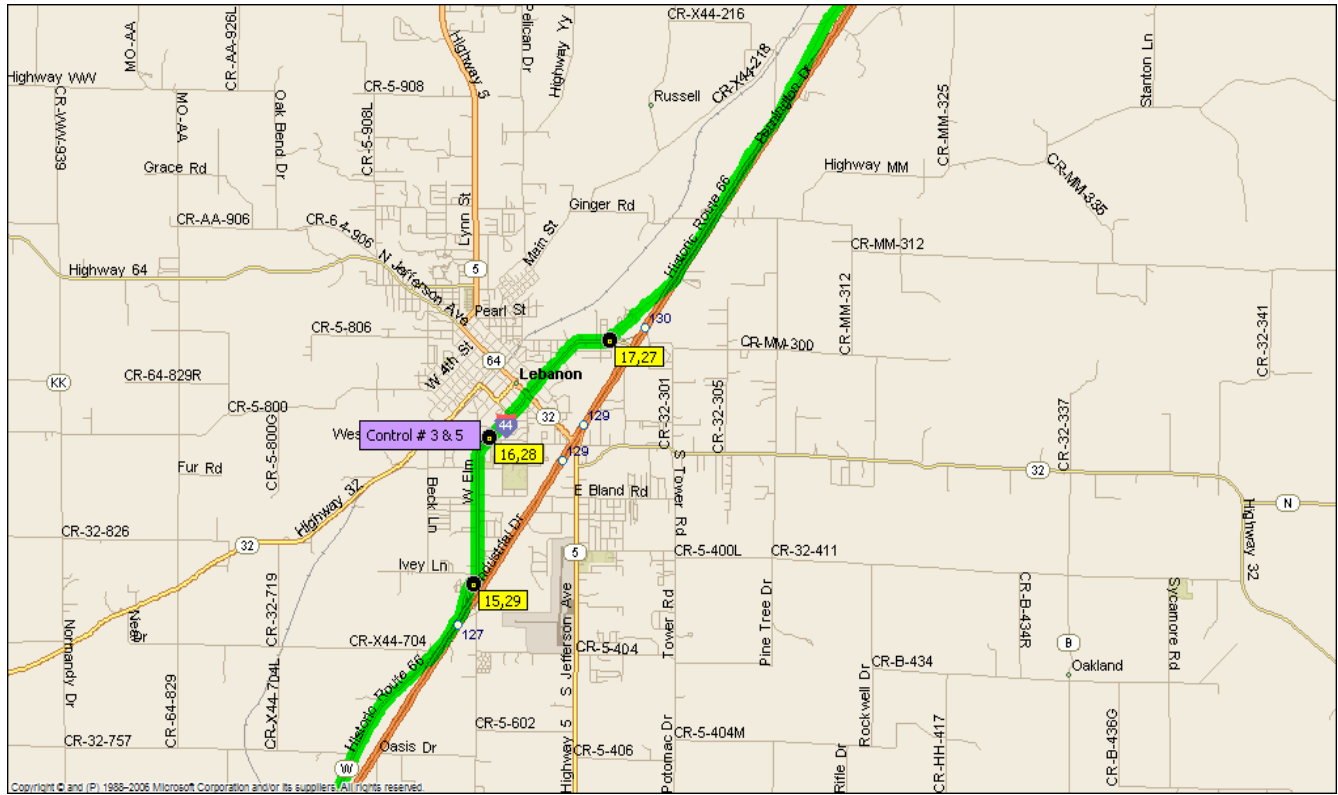

#285 Munger Moss Route 66 200K Permanent

MAP 5

MAP 6

#285 Munger Moss Route 66 200K Permanent

LEBANON INSET

I-44 EXIT 145 INSET